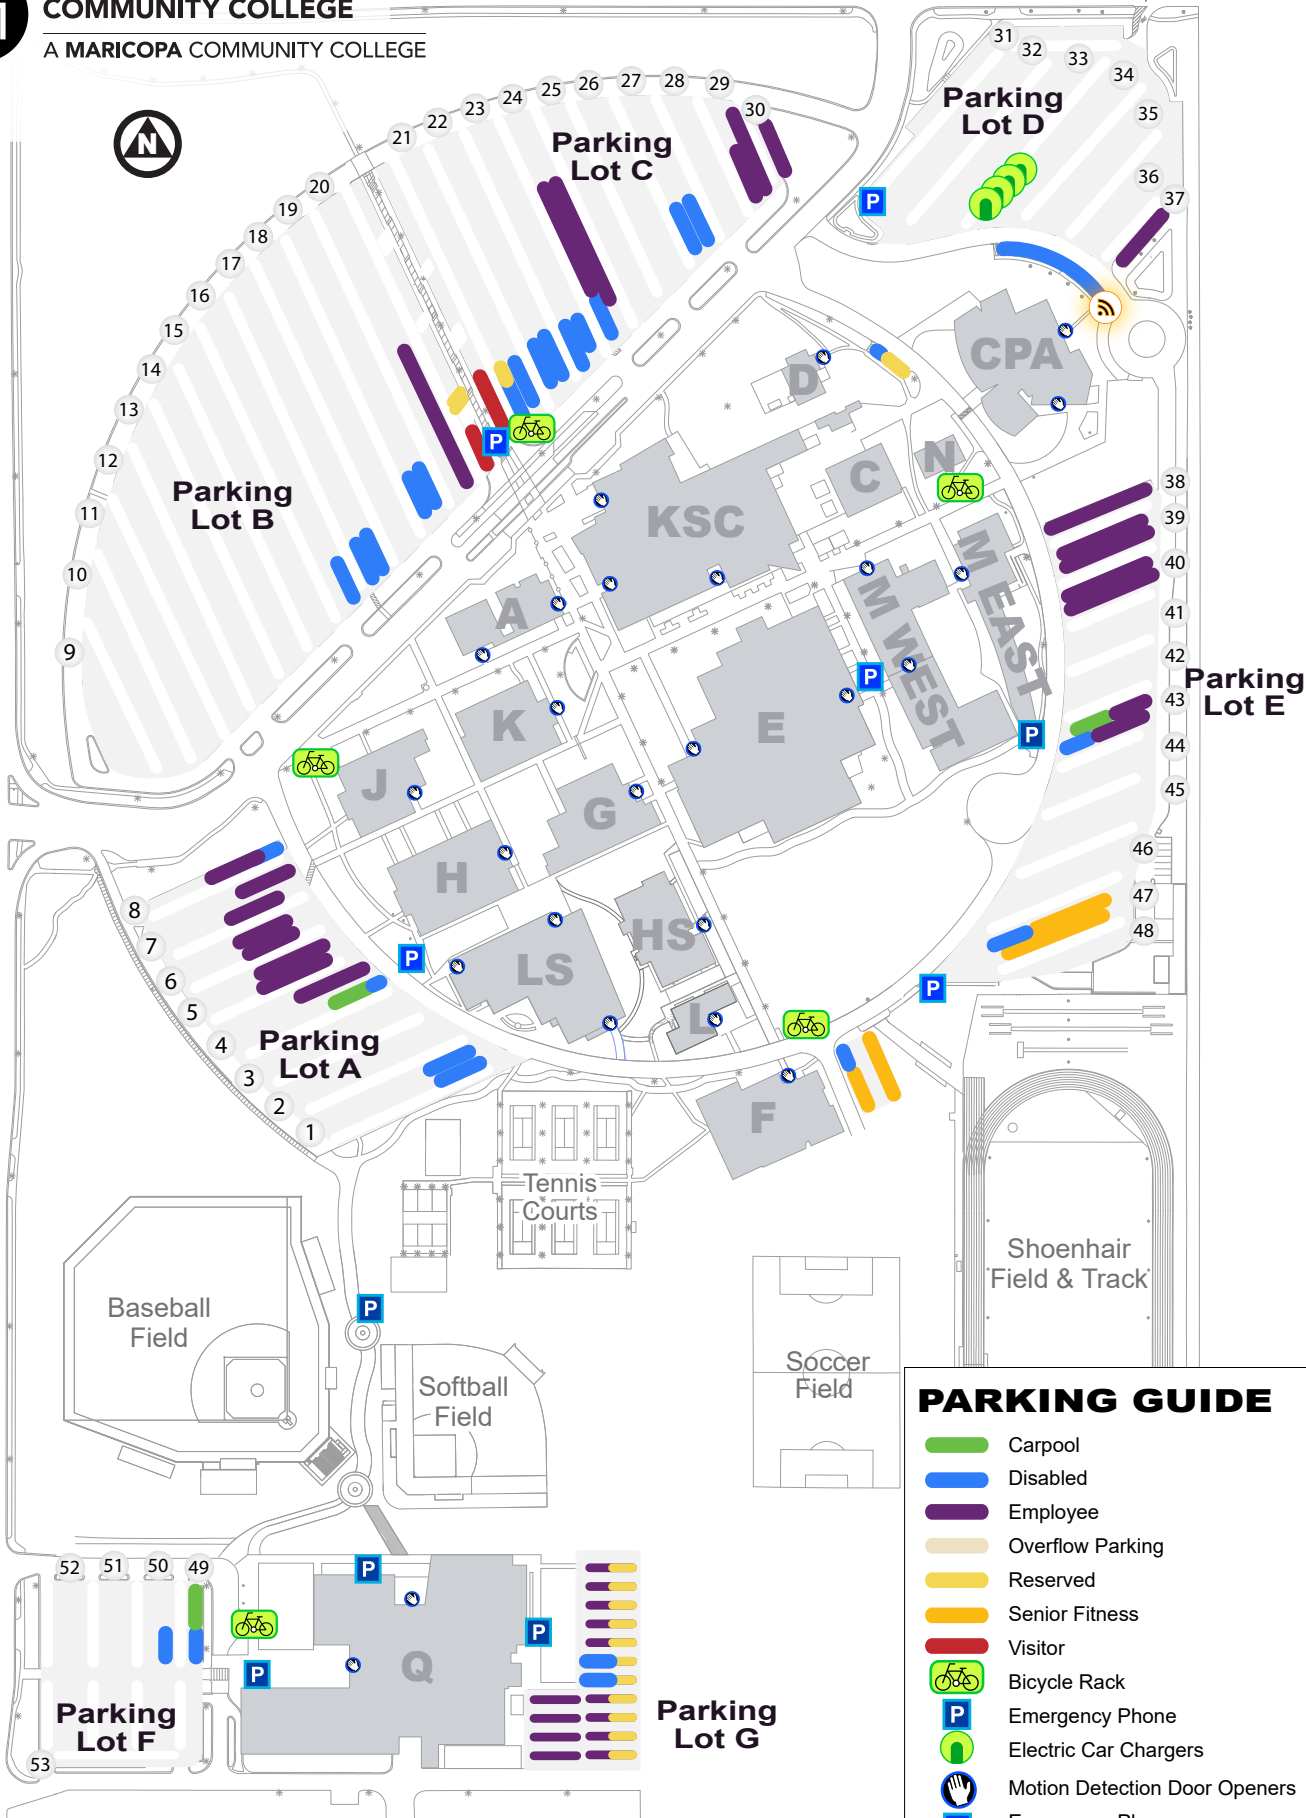

32ND STREET

PARKING GUIDE

- Carpool
- Disabled
- Employee
- Overflow Parking
- Reserved
- Senior Fitness
- Visitor
- Bicycle Rack
- Emergency Phone
- Electric Car Chargers
- Motion Detection Door Openers
- Emergency Phones