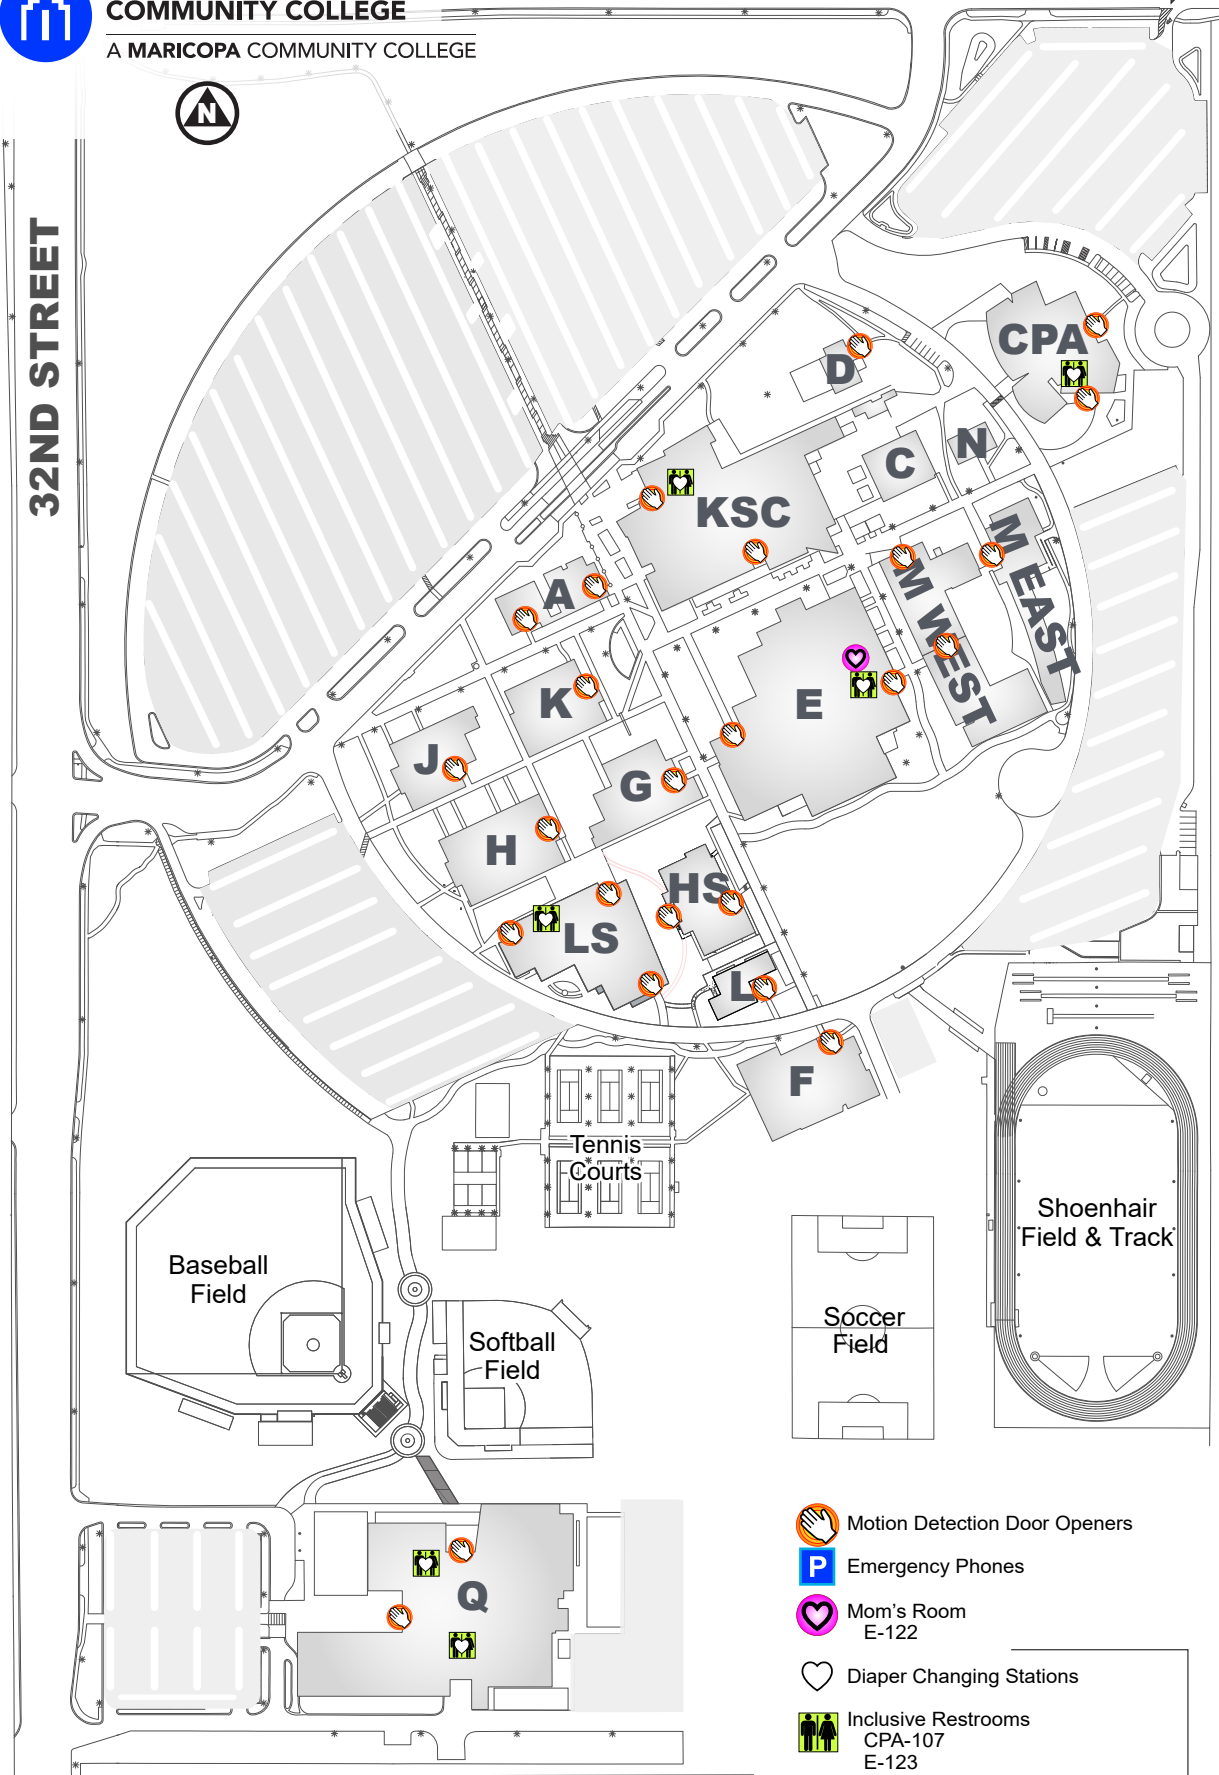

PARADISE VALLEY  
COMMUNITY COLLEGE

A MARICOPA COMMUNITY COLLEGE

UNION HILLS DRIVE

TO SR-51 →

32ND STREET

Motion Detection Door Openers

Emergency Phones

Mom's Room  
E-122

Diaper Changing Stations

Inclusive Restrooms  
 CPA-107  
 E-123  
 KSC-1004  
 LS-146, LS-246  
 Q-105, Q-353